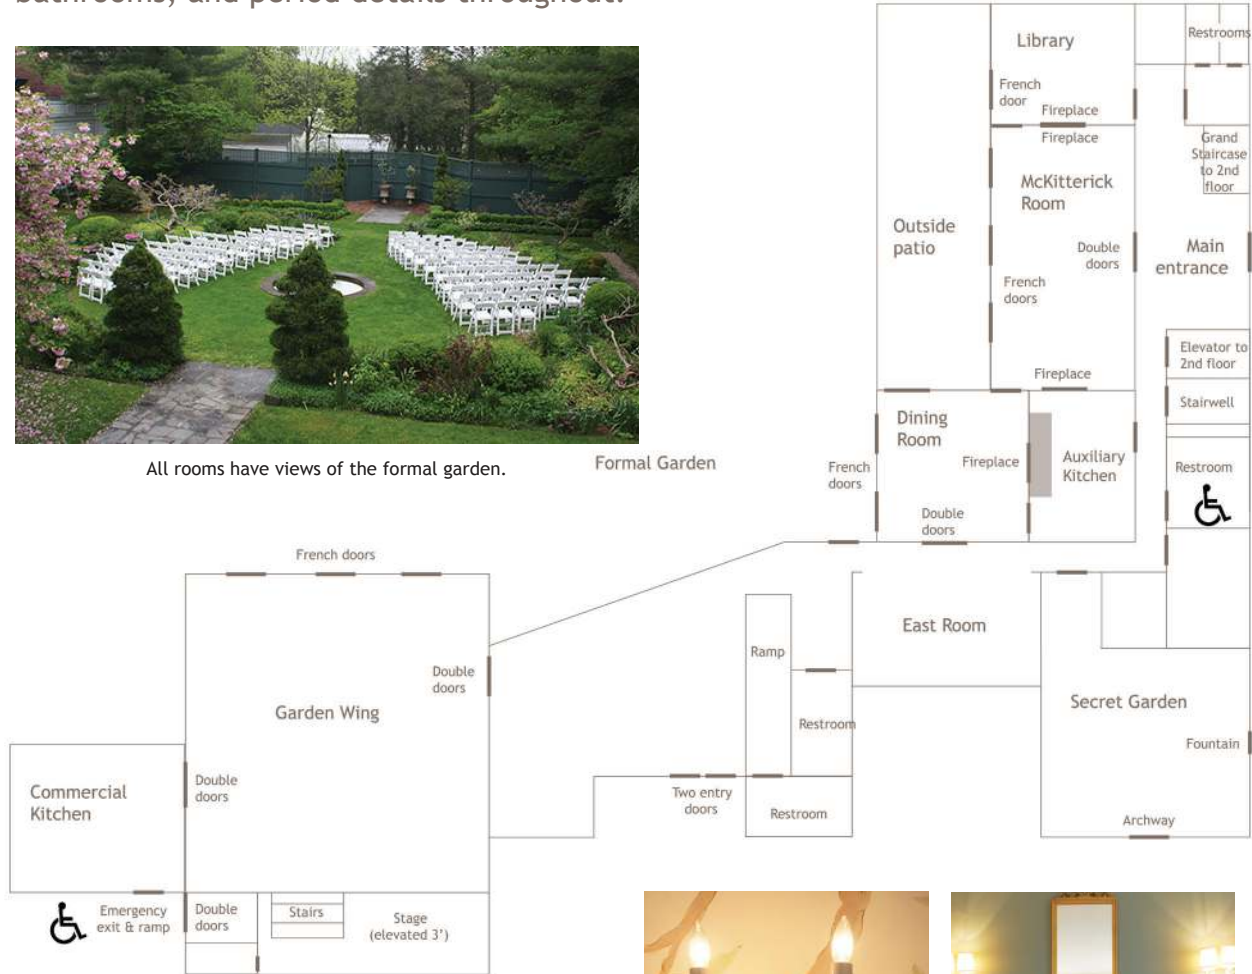

## First Floor

Whether it's a small gathering or a large formal celebration, our historic 15,000 square foot Regency-style estate offers a lovely setting for weddings, parties and corporate events. Ranging from a spacious Garden Wing with attached commercial kitchen, to the light-filled McKitterick room or intimate library, all rooms look out to our formal garden. The first floor also features a generous entrance, newly-renovated bathrooms, and period details throughout.

All rooms have views of the formal garden.

Formal Garden

All rooms offer period details.